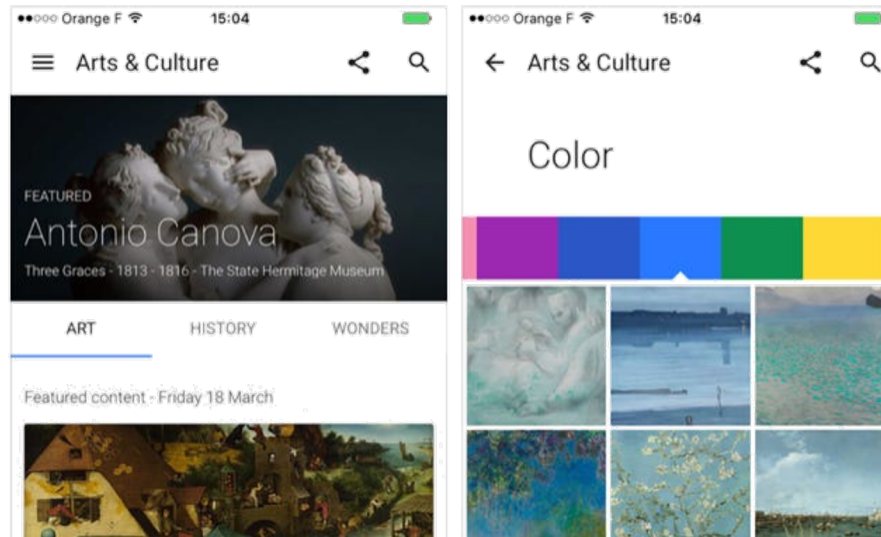

TRANSFORM

Google Arts & Culture

ART & CULTURE

We can explore works of art by customizing our experience.

APPLICATION: **ART & CULTURE**– DOWNLOAD TO MOBILE PHONE FROM PLAYSTORE OR APPSTORE