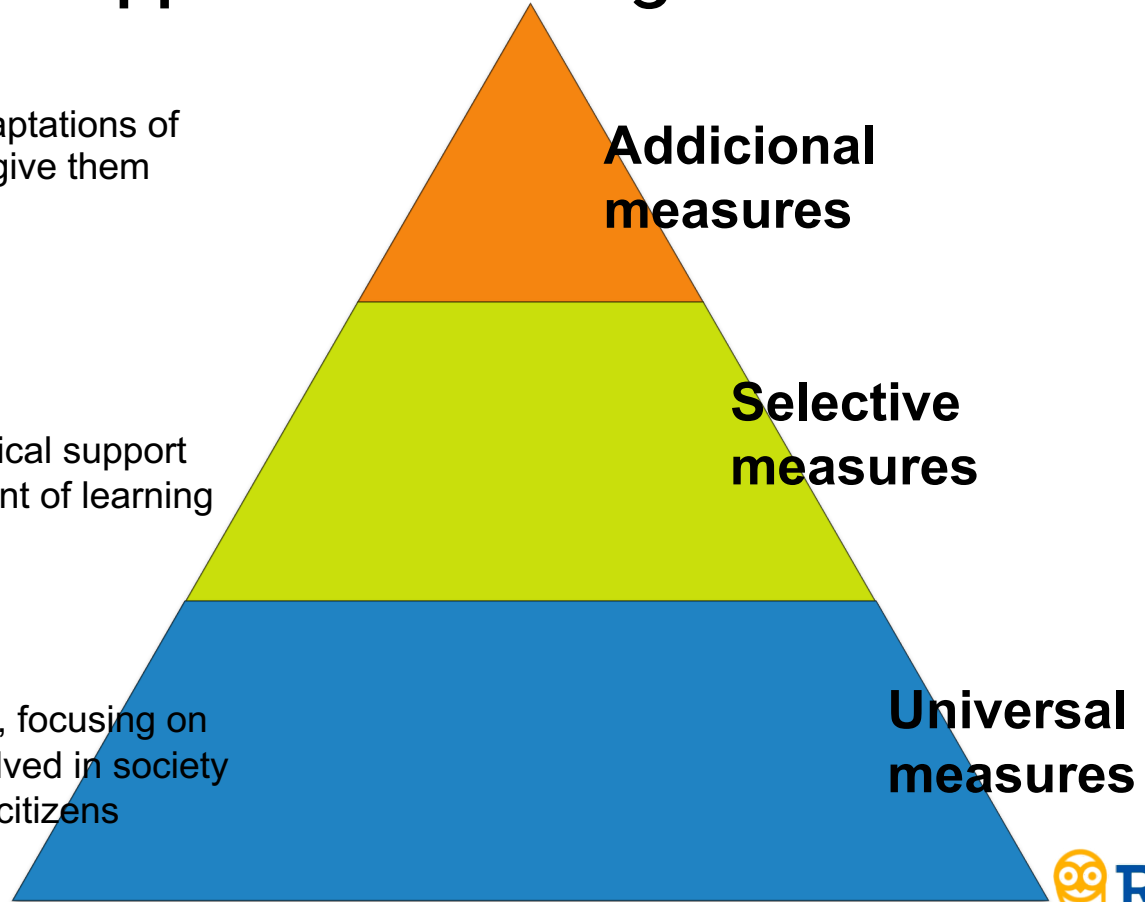

Measures that support the learning skills and inclusion

Curricular adaptations or adaptations of assessment processes and give them interesting things to do.

Different curricular courses
Tutorial and psychopedagogical support
Anticipation and reinforcement of learning

Pedagogical differentiation
Promotion of social behavior, focusing on the importance of being involved in society and actively participating as citizens