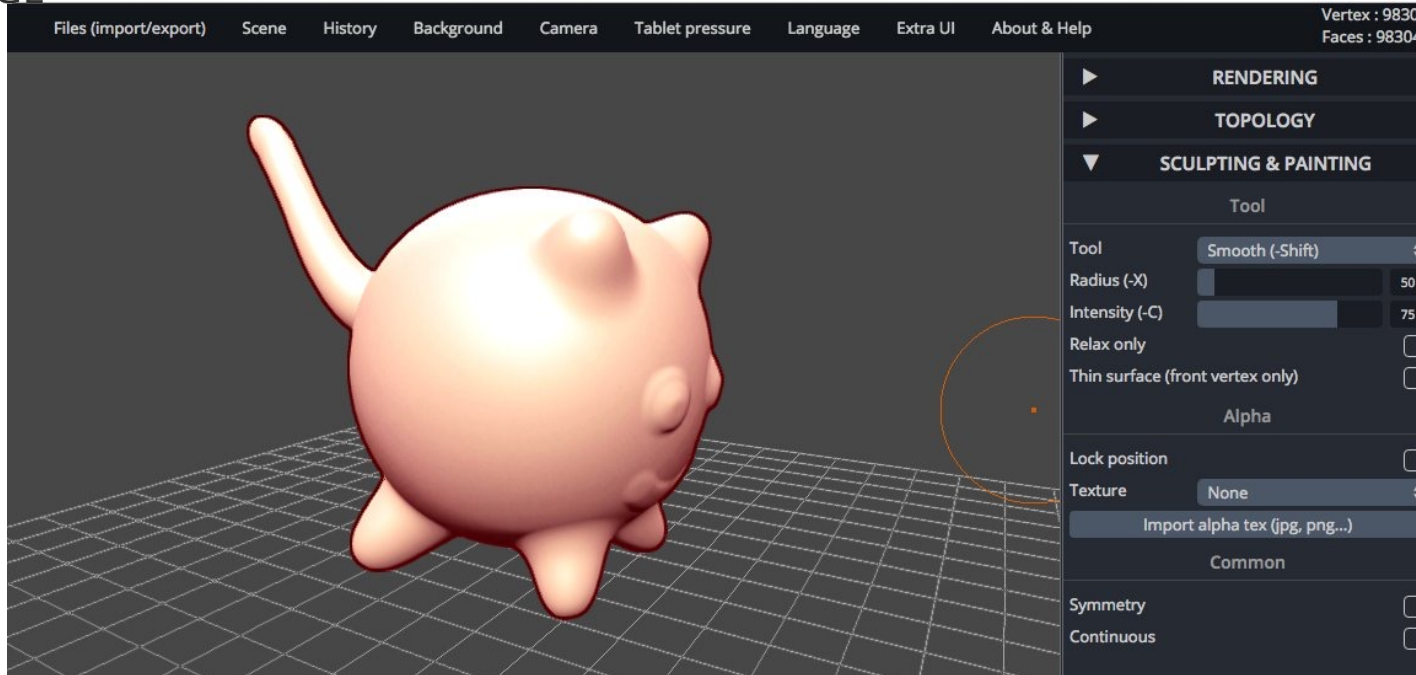

## (RE)COLORING ART

EXPERIMENTE

Art Coloring Book

Tool that allows us to recolor pictures by famous artists.

<https://artsandculture.google.com/experiment/art-coloring-book/1QGsh6vSfAQBgQ>

Allows us to model 3D structures from basic shapes.